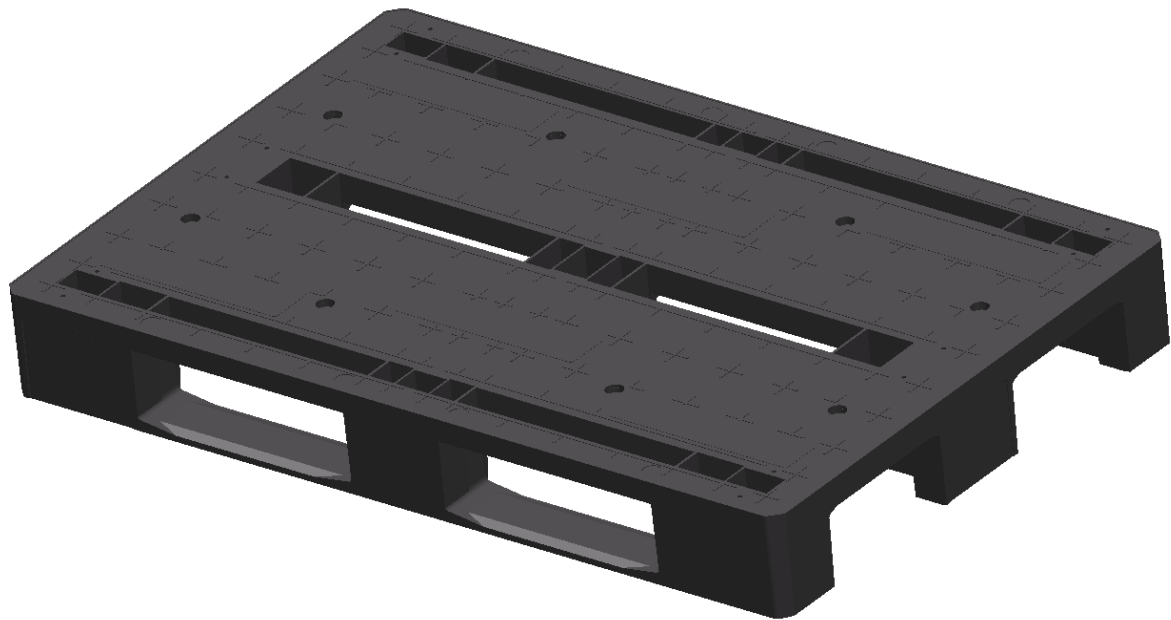

Environmental Full Pallet

Dimensions:	1200x800x146 mm
Weight:	19 kg
Static Load:	2 750 kg
Dynamic Load:	1 000 kg
Shelf Load:	500 kg
Material:	100 % Recycled plastic
Temperature:	-20/+40
Shelvable:	Yes
Color	Grey / Black
Co2 Saving:	ca 57 kg

Environmental-Reinforced Full Pallet

Dimensions:	1200x800x146 mm
Weight:	22 kg
Static Load:	3 000 kg
Dynamic Load:	1 200 kg
Shelf Load:	1 000 kg
Material:	100 % Reinforced recycled plastic
Temperature:	-20/+40
Shelvable:	Yes
Steel	Yes
Color	Grey / Black
Co2 Saving:	ca 57 kg

Anti-slip can be selected on the surface, underneath and under the runners.

Our pallets have been tested in their essential parts according to ISO 8611 standard.

Contact:
Anne-Lie Kroon
annelie@impossibleplastics.com
073 517 24 29